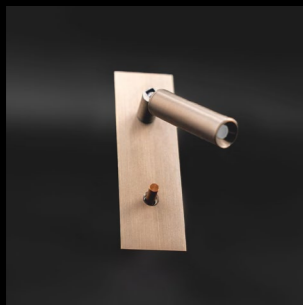

FINISHES

Customize with precision