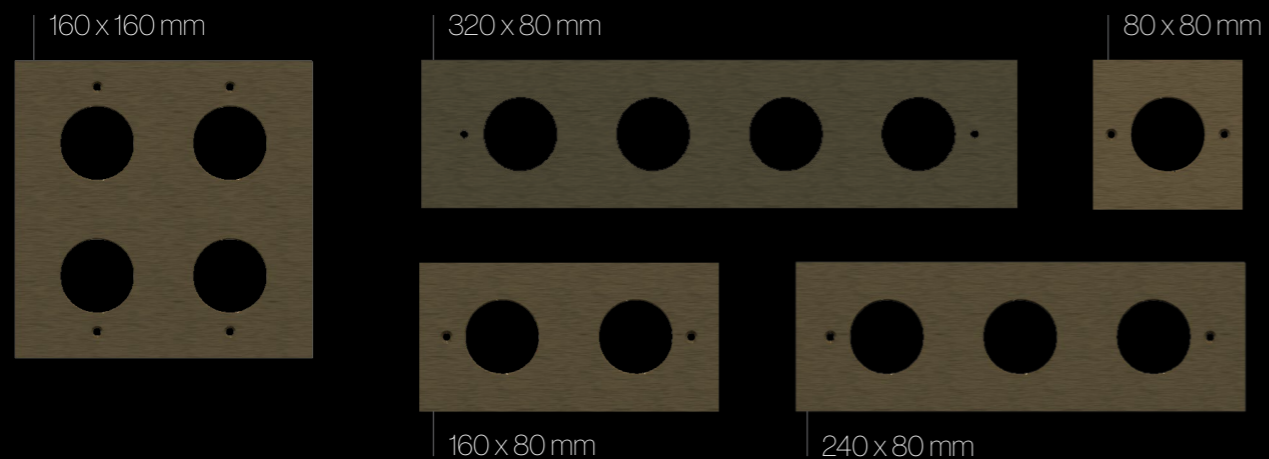

Formats

Power outlets, USB, HDMI, XLR, Neutrik[®], RCA, speaker terminals, RJ45... A solid, functional solution for residential and professional projects.

The inserts

Assemble your plates using Neutrik[®] Series D connectors