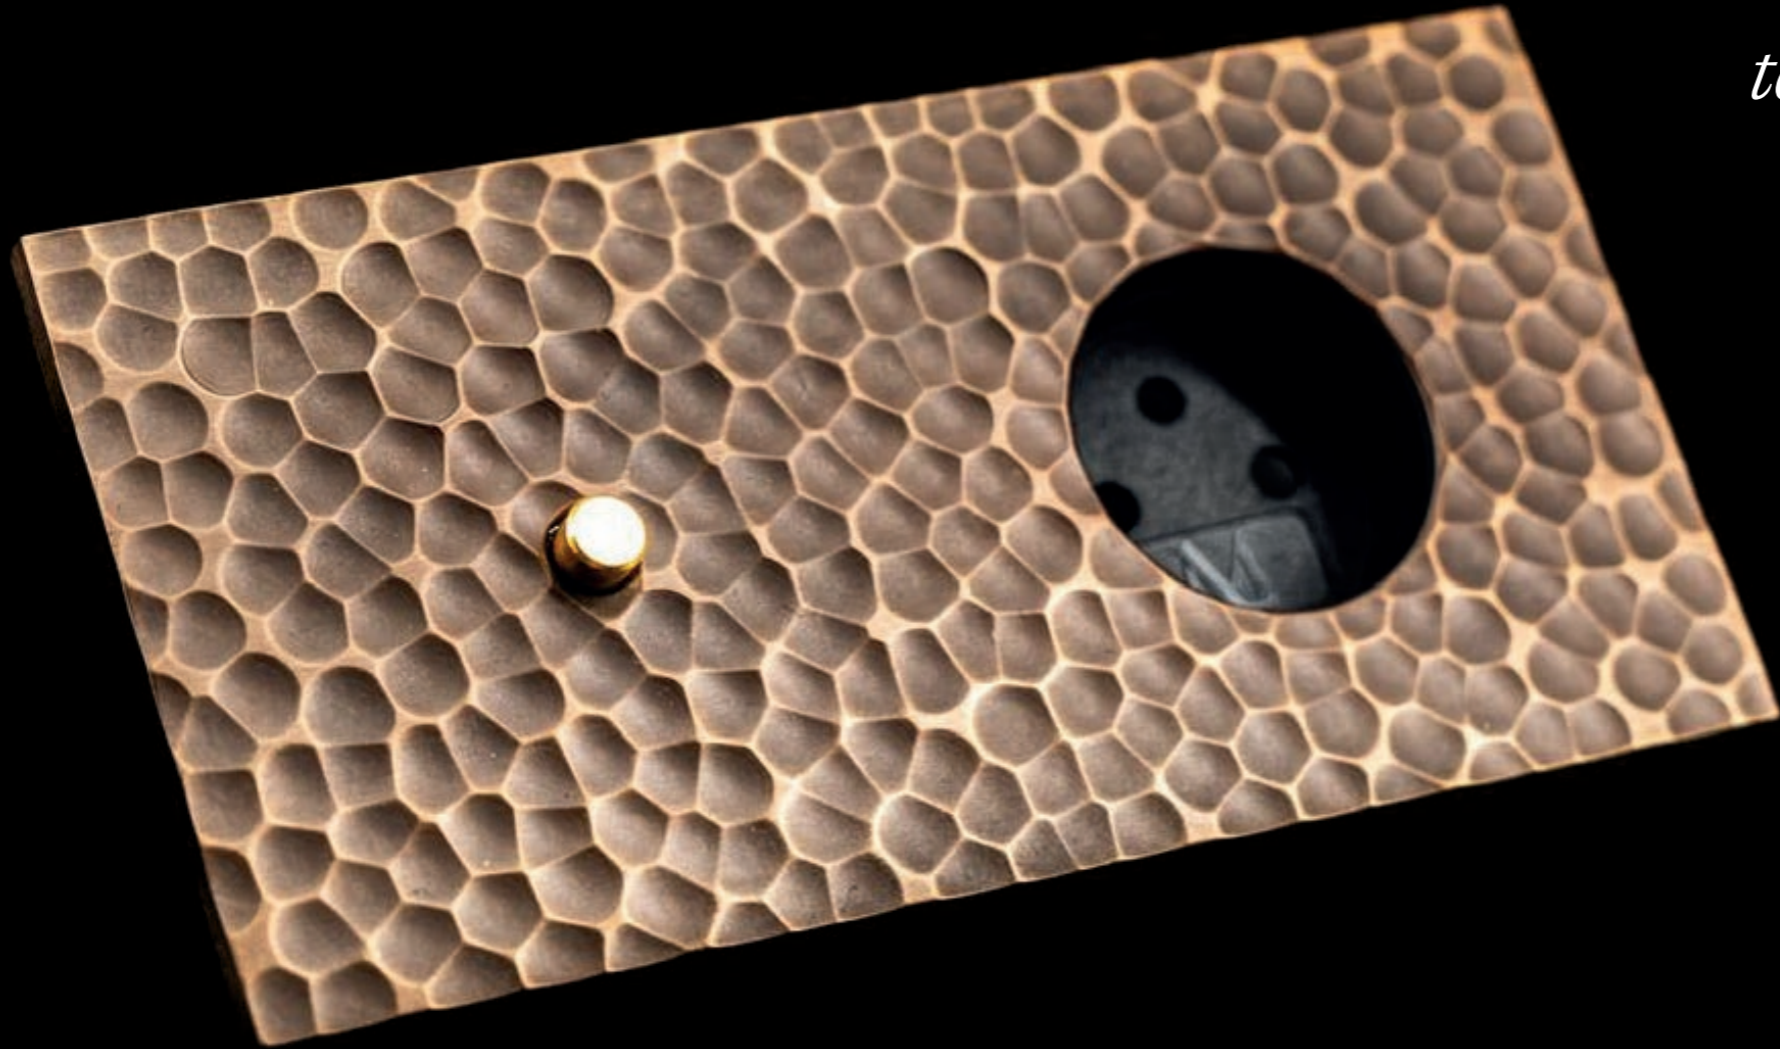

Our collections
of electrical equipment
tell a story