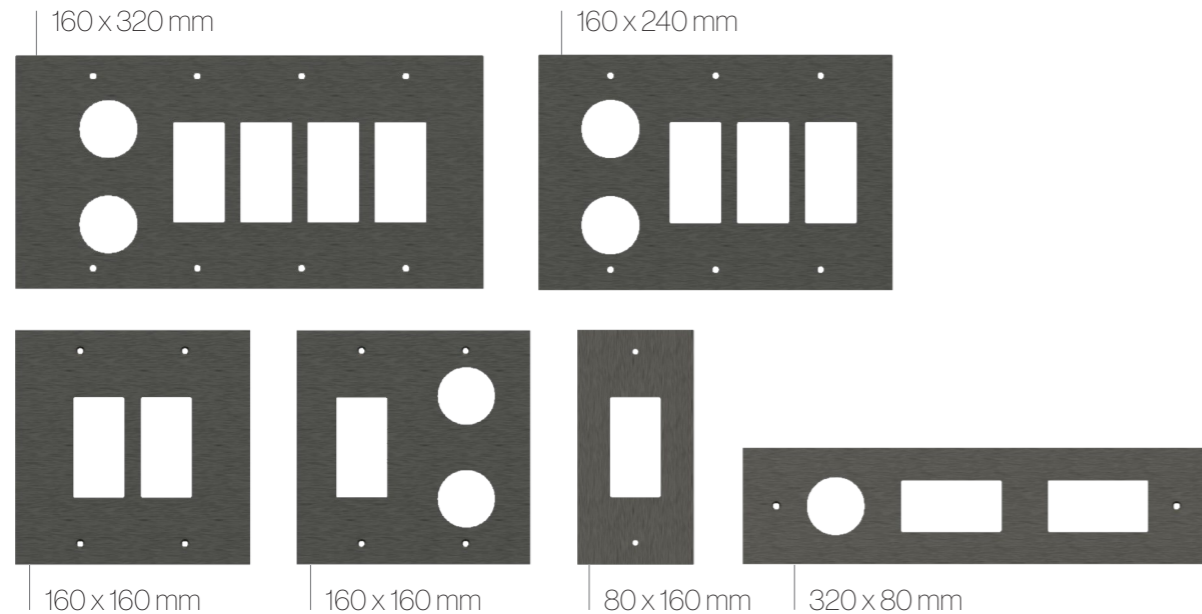

The inserts

Connectors

Wall-Mounted

Formats

FINISHES

Material colors that promote harmony and aesthetics in your connectivity projects

Matière Lumière

PARIS