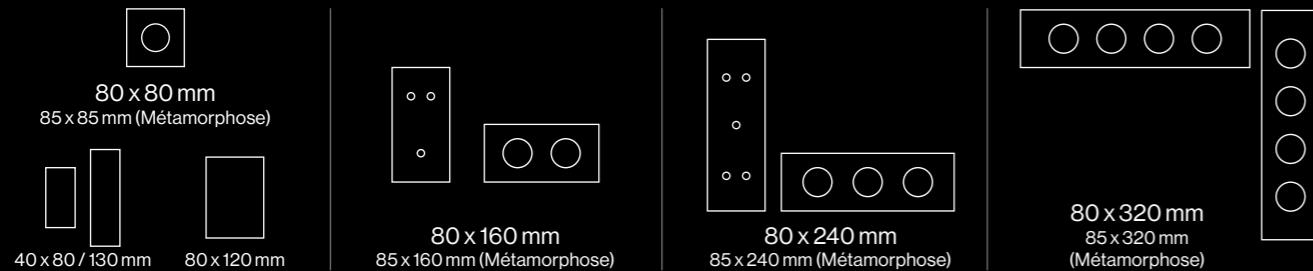

FORMATS

Here are the different formats we offer: