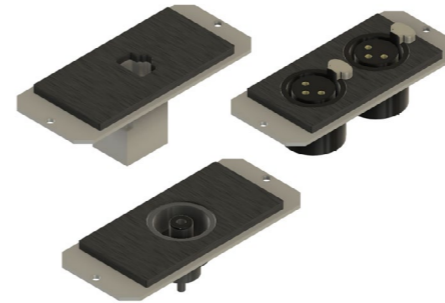

The inserts

Connectors