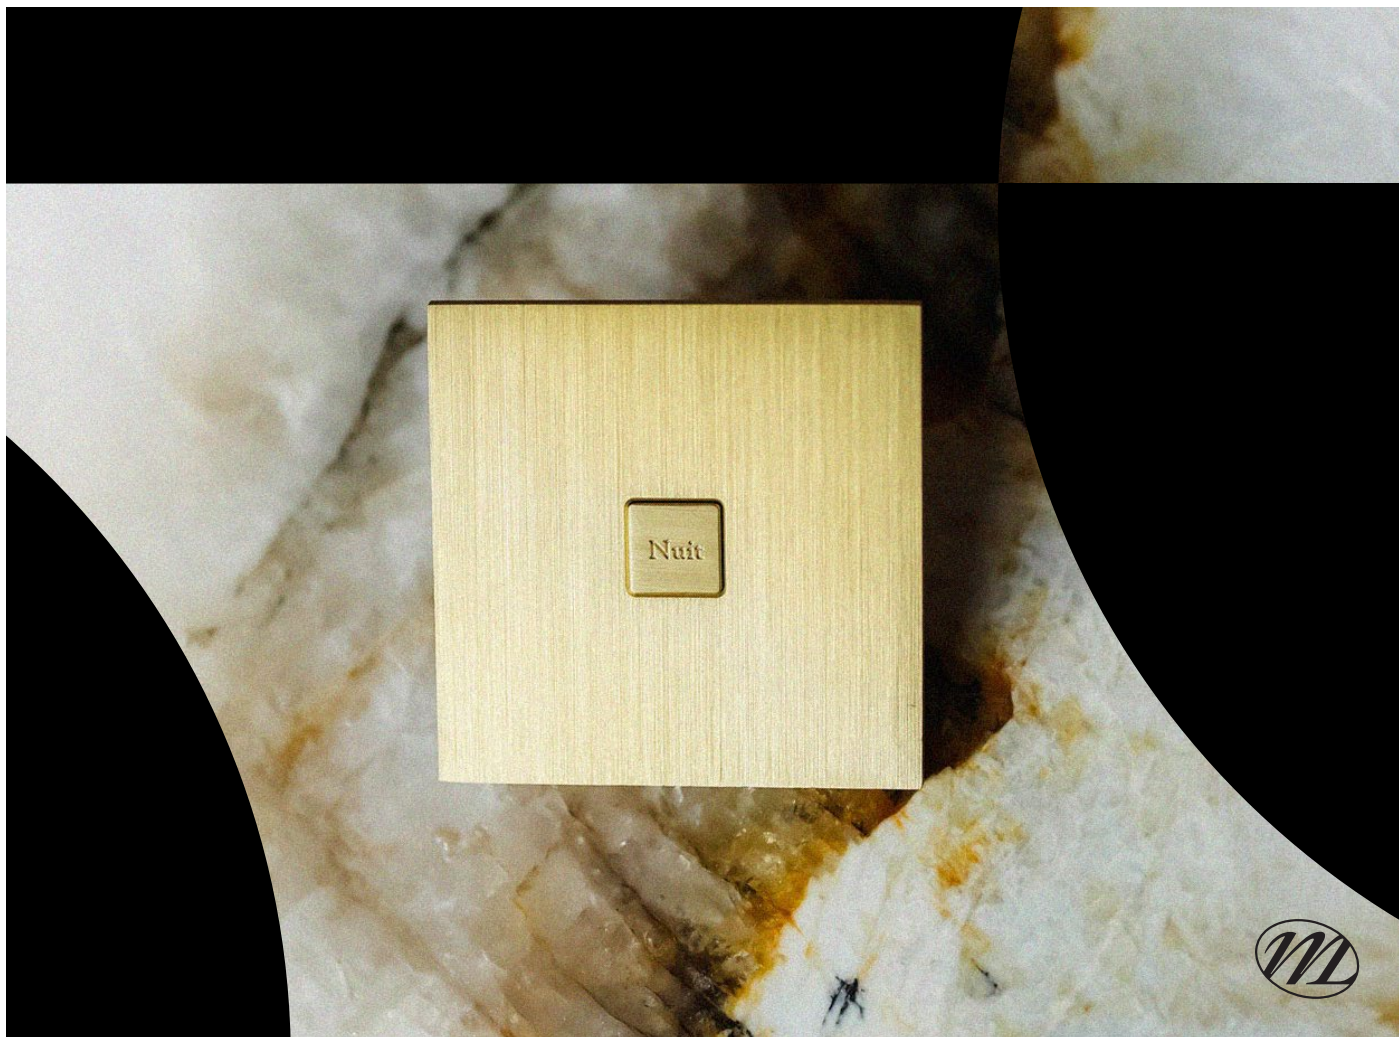

Matière lumière

PARIS

Expertise in *technology, design,* and materials

Matière Lumière offers the best in luxury switches and electrical outlets. The use of raw and machined materials such as brass and aluminum, presented in original designs crafted through the combination of our creativity and expertise, enhances your interiors with attention to detail.

MÉTAMORPHOSE

Brass to make light shine

- The Métamorphose collection is exclusively made of brass. It consists of a finish plate 85 mm wide, along with a mechanism incorporating various electrical components.
- The box is fixed using screws hidden under the finish plate, providing a clean and elegant look. This allows for tilt adjustment and ensures coverage of the recessed box.
- The finish plate, with a thickness of 5 mm and rounded edges, visually refines the profile of the plate.
- This plate is magnetized, making installation easier.
- Finishing collars around the buttons are available in all our finishes.