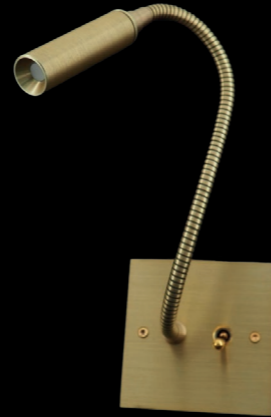

MÉTAMORPHOSE

Brass to make light shine

- The Métamorphose collection is exclusively made of brass. It consists of a finish plate 85 mm wide, along with a mechanism incorporating various electrical components.
- The box is fixed using screws hidden under the finish plate, providing a clean and elegant look. This allows for tilt adjustment and ensures coverage of the recessed box.
- The finish plate, with a thickness of 5 mm and rounded edges, visually refines the profile of the plate.
- This plate is magnetized, making installation easier.
- Finishing collars around the buttons are available in all our finishes.

A collection inspired by the ocean **ARMEN**

- The Armen collection consists of a mechanism incorporating various electrical components along with a finish plate made of aluminum or brass.
- The box is fixed using screws hidden under the finish plate, providing a clean and elegant look. The Armen collection allows for tilt adjustment and ensures coverage of the recessed box.
- The finish plate has a thickness of 5 mm.

Precise and fully adjustable lighting

KORZEN *Flexible*

- Korzen on flexible is a cylindrical reading light offering precise and directional lighting.
- Its flexible arm allows the light to be oriented as needed, ensuring optimal comfort for reading or accent lighting.
- Discreet and elegant, it integrates harmoniously into all spaces, combining functionality and aesthetics.

KORZEN *Rotule*

Adjustable lighting with pivoting articulation

- Korzen on rotule is a cylindrical reading light equipped with a pivoting articulation, offering precise and adjustable lighting.
- Thanks to its rotule, it allows smooth orientation and optimal positioning as needed.
- Its sleek design and refined construction make it an elegant choice, ideal for functional use while harmonizing with any interior.