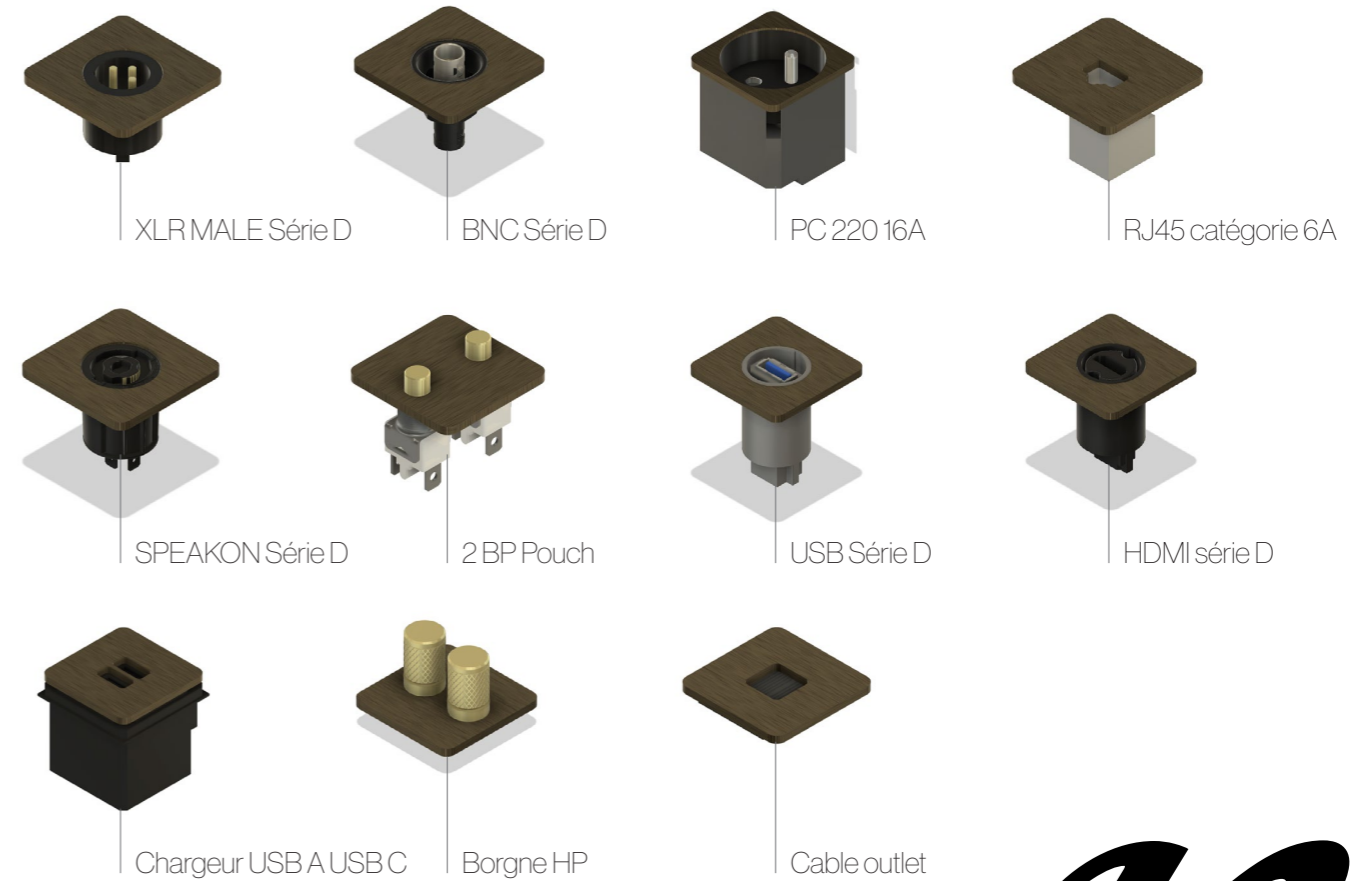

FINISHES Customize with precision

Corporate audiovisual,
an elegant approach to integration

ModurOnd[®] collection

- Designed as a natural extension of Original, adapted to audiovisual needs.
- Composable plates allow elegant integration of all modern audio-video connections.

Formats

Power outlets, USB, HDMI, XLR, Neutrik[®], RCA, speaker terminals, RJ45... A solid, functional solution for residential and professional projects.

The inserts

Assemble your plates using Neutrik[®] Series D connectors