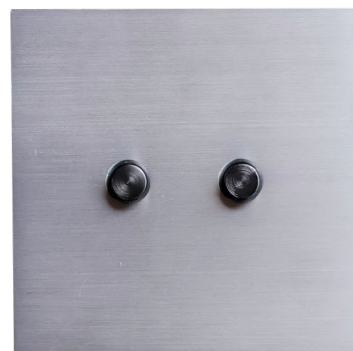

Our collections
of electrical equipment
tell a story

ORIGINEL

Aluminum for designer switches and unique electrical outlets!

- The mechanism, including buttons, outlets, and other components, is directly integrated into the aluminum finish plate.
- The box is fixed using visible Torx screws, matched to the color of the plate for perfect harmony.
- With a thickness of only 3 mm, the Originel collection is the thinnest of our collections.

MÉTAMORPHOSE

Brass to make light shine

- The Métamorphose collection is exclusively made of brass. It consists of a finish plate 85 mm wide, along with a mechanism incorporating various electrical components.
- The box is fixed using screws hidden under the finish plate, providing a clean and elegant look. This allows for tilt adjustment and ensures coverage of the recessed box.
- The finish plate, with a thickness of 5 mm and rounded edges, visually refines the profile of the plate.
- This plate is magnetized, making installation easier.
- Finishing collars around the buttons are available in all our finishes.

A collection inspired by the ocean **ARMEN**

- The Armen collection consists of a mechanism incorporating various electrical components along with a finish plate made of aluminum or brass.
- The box is fixed using screws hidden under the finish plate, providing a clean and elegant look. The Armen collection allows for tilt adjustment and ensures coverage of the recessed box.
- The finish plate has a thickness of 5 mm.